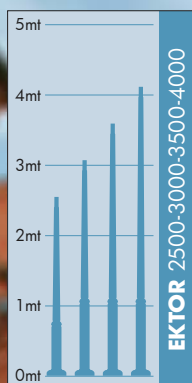

ECOVIVI 400

LARGE SIZE

BULKHEAD
FLOODLIGHT
IN-GROUND
BRICKLIGHT
BOLLARDS
GARDEN
URBAN CLASSIC
URBAN MODERN
HIGH-BAY
POST
LAMPS

Pag. 46

EV4.364.A10.C6L