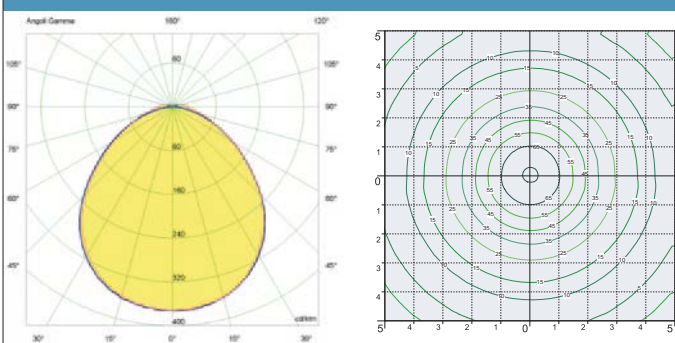

\* ADD THESE SUFFIXES TO THE REFERENCES MENTIONED IN THE CATALOGUE

**PHOTOMETRIC DATA SAMPLE**

**ECOVIVI 400 LED**

**SAVE -50%**

6x7W GX53 LED  
**42W**  
(power consumption)

Area: 10x10mt  
Height: 3,5mt  
**20 lux**