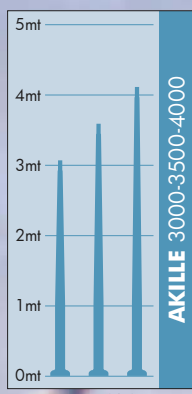

AKILLE/ECOVIVI 400
LARGE SIZE

BULKHEAD
FLOODLIGHT
IN-GROUND
BRICKLIGHT
BOLLARDS
GARDEN
URBAN CLASSIC
URBAN MODERN
HIGH-BAY
POST
LAMPS

EV4.414.A10.D6L