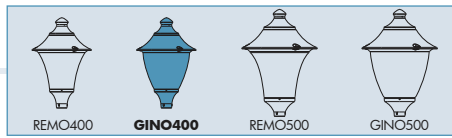

BULKHEAD
 FLOODLIGHT
 IN-GROUND
 BRICKLIGHT
 BOLLARDS
 GARDEN
 URBAN CLASSIC
 URBAN MODERN
 HIGH-BAY
 POST
 LAMPS

Pag.464

F50.364.000

F50.115

F50.254.C6L

MIDIPILAR/GINO400
F50.254

Pcs 1
Kg 7,5
mc 0,09

NEW LOT/GINO400
F50.115