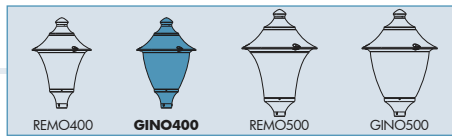

GARDEN

URBAN CLASSIC

URBAN MODERN

HIGH-BAY

POST

LAMPS

EKTOR/GINO 400
LARGE SIZE

BULKHEAD
 FLOODLIGHT
 IN-GROUND
 BRICKLIGHT
 BOLLARDS
 GARDEN
 URBAN CLASSIC
 URBAN MODERN
 HIGH-BAY
 POST
 LAMPS