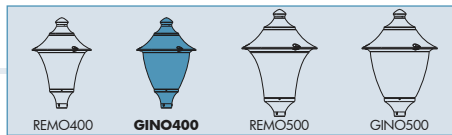

GINO 400 LED VERSION - COMPONENTS

IP65

ROOF complete with decorative pinnacle made of shockproof resin material, UV-rays stabilized, rust and corrosion-free.

TETTO completo di pinnacolo decorativo, realizzato in resina antiurto, stabilizzata ai raggi UV, inattaccabile da ruggine e corrosione.

DIFFUSER made of UV-rays stabilized polymethylmethacrylate (PMMA), one piece only, available in clear or opal colour.

DIFFUSORE realizzato in polimetilmetacrilato (PMMA) stabilizzato ai raggi UV, disponibile in colore trasparente o opale.

Decorative connection **RING** to be fixed on the luminaries diffuser.

ANELLO decorative di connessione da fissare sul diffusore dell'apparecchio.

BASE made in shockproof resin material consisting of a support for post top installation ($\varnothing$ 60mm) and of a white resin **CONE REFLECTOR**, to direct downwards the lighting output. A silicone rubber gasket assure the protection against external agents.

BASE dell'apparecchio realizzata in resina antiurto composta da un supporto per permettere il fissaggio dell'apparecchio a palo ($\varnothing$ 60mm) e da un **CONO** riflettente in resina bianca per indirizzare verso il basso il flusso luminoso. Una guarnizione in gomma silconica garantisce la protezione dagli agenti esterni.

GINO 400 LED

F50.000 *

Dimensions and weight

Height: 715 mm
Diameter: 480 mm
Weight: 6,9 Kg
Junction to support: diameter 60 mm
Area expose to wind pressure:
CxS = m² 0,157

Moulded colours:

Black ☐ White ☐ Grey ☐

Diffuser PMMA:

Clear ☐ Opal ☐

GX53 LED