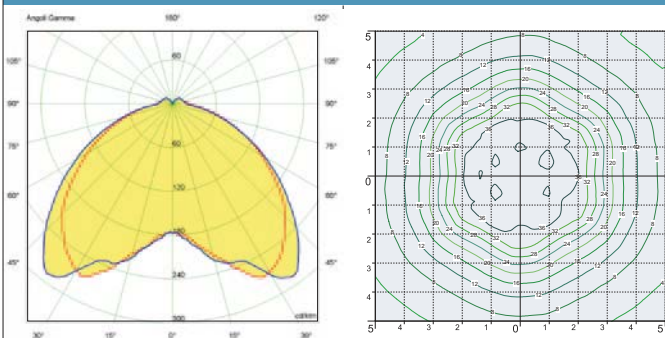

PHOTOMETRIC DATA SAMPLE - GINO 400 LED

SAVE -63%

6x7W GX53 LED
42W
(power consumption)

Area: 10x10mt
Height: 3,5mt
17 lux

HQI 100W
115W
(power consumption)

Area: 10x10mt
Height: 3,5mt
15 lux

EKTOR/GINO 400
LARGE SIZE