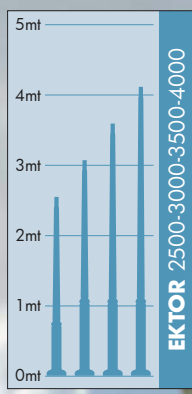

EKTOR/GINO 400
LARGE SIZE

BULKHEAD
FLOODLIGHT
IN-GROUND
BRICKLIGHT
BOLLARDS
GARDEN
URBAN CLASSIC
URBAN MODERN
HIGH-BAY
POST
LAMPS

Pag.464