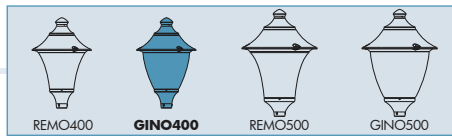

BULKHEAD
FLOODLIGHT
IN-GROUND
BRICKLIGHT
BOLLARDS
GARDEN
URBAN CLASSIC
URBAN MODERN
HIGH-BAY
POST
LAMPS

F50.414.A20.C6L

F50.414.000

AKILLE 3500/ GINO400	AKILLE 4000/ GINO400
F50.417.000	F50.421.000
Pcs 1 Kg 38,9 mc 0,26	Pcs 1 Kg 41,9 mc 0,29