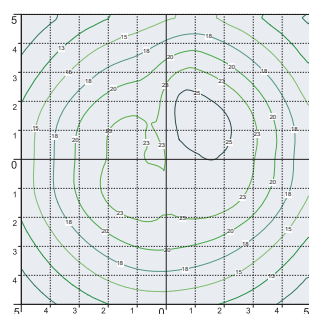

* ADD THESE SUFFIXES TO THE REFERENCES MENTIONED IN THE CATALOGUE

PHOTOMETRIC DATA SAMPLE

GINO 500 clear HQI 150W.

POST height 5mt
10x10mt area: average 19 lux

The photometric data for all the versions are available upon request or on our website.