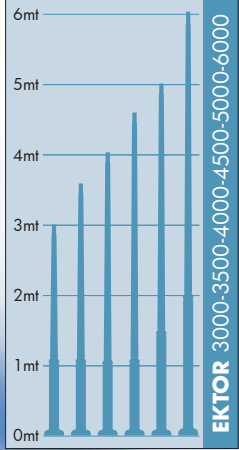

EKTOR/**GINO** 500 GRAND SIZE

BULKHEAD

FLOODLIGHT

IN-GROUND

BRICKLIGHT

BOLLARDS

GARDEN

URBAN CLASSIC

URBAN MODERN

HIGH-BAY

POST

LAMPS