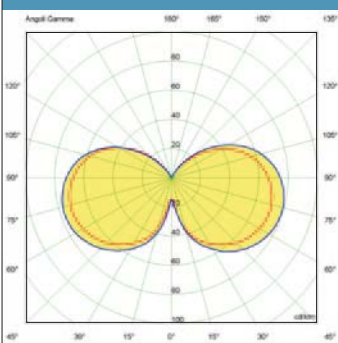

* ADD THESE SUFFIXES TO THE REFERENCES MENTIONED IN THE CATALOGUE

PHOTOMETRIC DATA SAMPLE

GINO 500 clear HQI 150W.

POST height 5mt
10x10mt area: average 19 lux

The photometric data for all the versions are available upon request or on our website.