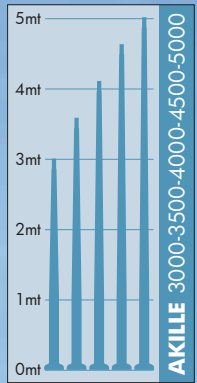

URBAN CLASSIC

URBAN MODERN

HIGH-BAY

POST

LAMPS

AKILLE/GINO 500
GRAND SIZE

BULKHEAD
FLOODLIGHT
IN-GROUND
BRICKLIGHT
BOLLARDS
GARDEN
URBAN CLASSIC
URBAN MODERN
HIGH-BAY
POST
LAMPS

AKILLE 5000/GINO500
F60.427.000