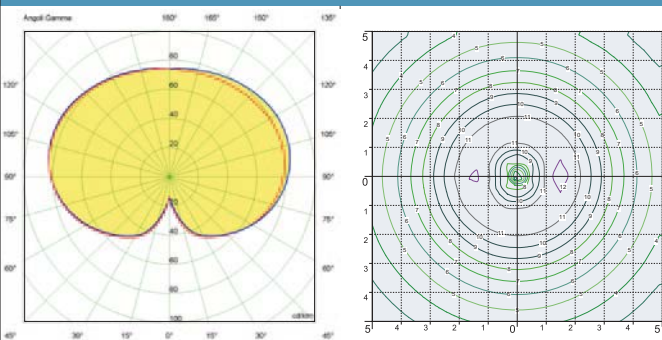

**PHOTOMETRIC DATA SAMPLE**

**GLOBE 400** opal HQI 70W.

POST height 3,5mt  
10x10mt area: average 7 lux

The photometric data for all the versions are available upon request or on our website.

\* ADD THESE SUFFIXES TO THE REFERENCES MENTIONED IN THE CATALOGUE