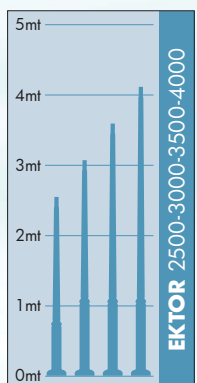

EKTOR/GLOBE 400 MODERN
LARGE SIZE

BULKHEAD
FLOODLIGHT
IN-GROUND
BRICKLIGHT
BOLLARDS
GARDEN
URBAN CLASSIC
URBAN MODERN
HIGH-BAY
POST
LAMPS

Pag.464