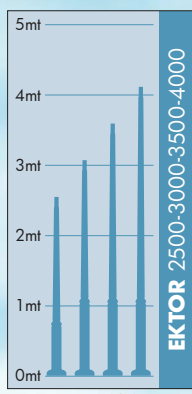

EKTOR/GLOBE 400 MODERN
LARGE SIZE

BULKHEAD
FLOODLIGHT
IN-GROUND
BRICKLIGHT
BOLLARDS
GARDEN
URBAN CLASSIC
URBAN MODERN
HIGH-BAY
POST
LAMPS

Pag.464