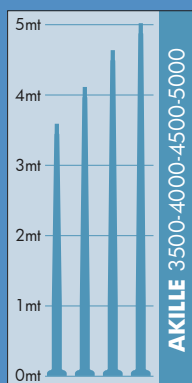

AKILLE/**GLOBE 500** GRAND SIZE

- BULKHEAD
- FLOODLIGHT
- IN-GROUND
- BRICKLIGHT
- BOLLARDS
- GARDEN
- URBAN CLASSIC
- URBAN MODERN
- HIGH-BAY
- POST
- LAMPS

Pag.464