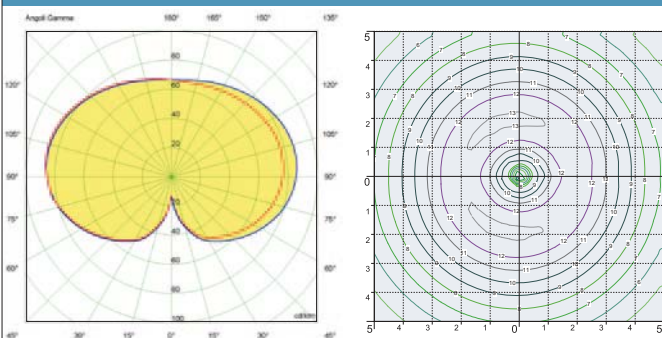

**GLOBE 500**

G51.B50 \*

**Dimensions and weight**

Height: 640 mm  
Diameter: 500 mm  
Weight: 2,9 Kg  
Junction to support: diameter 60 mm  
Area expose to wind pressure:  
CxS = m<sup>2</sup> 0,181

**Moulded colours:**

**PHOTOMETRIC DATA SAMPLE**

**GLOBE 500** opal HQI 100.

POST height 4,5mt  
10x10mt area: average 9 lux

The photometric data for all the versions are available upon request or on our website.

\* ADD THESE SUFFIXES TO THE REFERENCES MENTIONED IN THE CATALOGUE