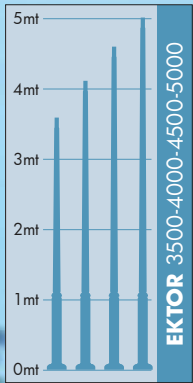

EKTOR/**GLOBE 500**
GRAND SIZE

BULKHEAD
FLOODLIGHT
IN-GROUND
BRICKLIGHT
BOLLARDS
GARDEN
URBAN CLASSIC
URBAN MODERN
HIGH-BAY
POST
LAMPS