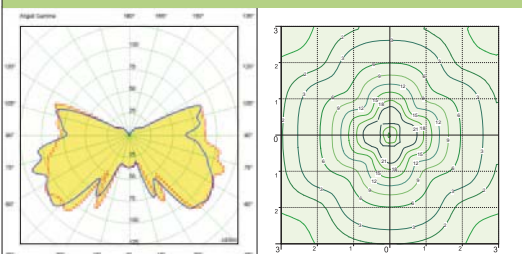

GOLIA lantern clear with Fumagalli Filament Led Lamp 6W.

POST height 2mt
6x6mt area: average 4 lux

The photometric data for all the versions are available upon request or on our website.

GOLIA
MEDIUM SIZE