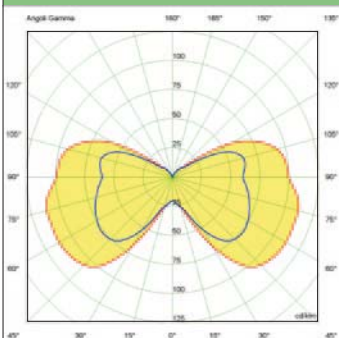

PHOTOMETRIC DATA SAMPLE

NOEMI lantern clear SON 70W.

POST height 3mt
10 x 10mt area: average 14 lux

The photometric data for all the versions are available upon request or on our website.

NOEMI
LARGE SIZE