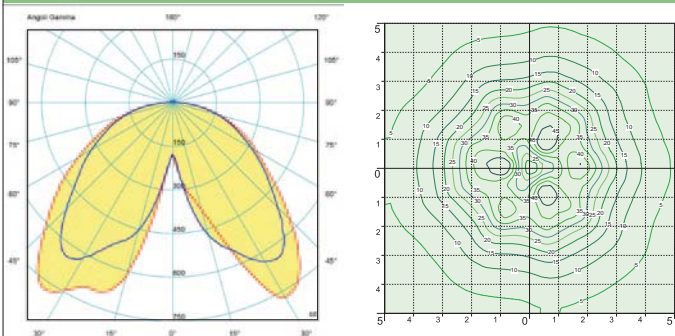

PHOTOMETRIC DATA SAMPLE

NOEMI LED

SAVE **-58%**

3x10W GX53 LED
30W
(power consumption)

Area: 10x10mt
Height: 3mt
15 lux

NOEMI E27

HQI - SON
70W
(power consumption)

Area: 10x10mt
Height: 3mt
14 lux