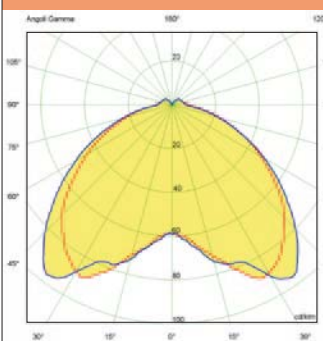

PHOTOMETRIC DATA SAMPLE

GX53 LED 10W
(power consumption)

Area: 6x6mt
Height: 1,1mt
23 lux

SAVE -88%

SON 70W 84W
(power consumption)

Area: 6x6mt
Height: 1,1mt
23 lux

E27 VERSION