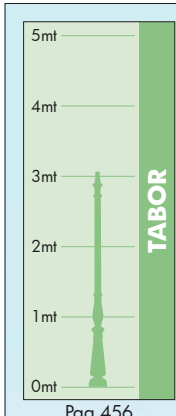

TABOR/SILOE
LARGE SIZE

BULKHEAD
FLOODLIGHT
IN-GROUND
BRICKLIGHT
BOLLARDS
GARDEN
URBAN CLASSIC
URBAN MODERN
HIGH-BAY
POST
LAMPS

MADE IN ITALY