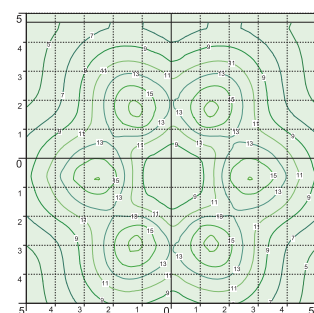

PHOTOMETRIC DATA SAMPLE

SILOE lantern clear SON 70W.

POST height 3mt
10 x 10mt area: average 14 lux

The photometric data for all the versions are available upon request or on our website.

SILOE
LARGE SIZE