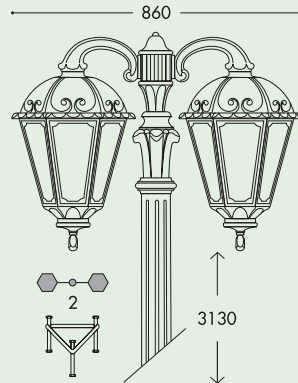

TABOR OFIR/SILOE 2L

K35.204.R20

Pcs 1
Kg 32,2
mc 0,295