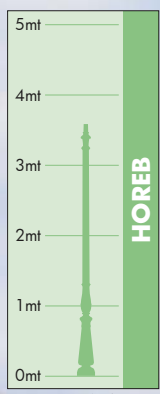

Dimensions and weight

Height: 530 mm
Width: 350 mm
Depth: 305 mm
Weight: 3,5 Kg
Junction to support: diameter 60 mm
Area exposed to wind pressure:
CxS = m² 0,113

Moulded colours:

Black White

Painted colours:

Ø 275

TABOR OFIR/SILOE 2L

K35.204.R20

Pcs 1
Kg 32,2
mc 0,295

3570

Ø 275

TABOR OFIR/SILOE 3L

K35.204.R30

Pcs 1
Kg 34,6
mc 0,369

3570

Ø 275

BULKHEAD
FLOODLIGHT
IN-GROUND
BRICKLIGHT
BOLLARDS
GARDEN
URBAN CLASSIC
URBAN MODERN
HIGH-BAY
POST
LAMPS

HOREB ADAM/SILOE 1L
K35.207.M10

Pcs 1
Kg 30,4
mc 0,280

ADAM/SILOE
K35.171