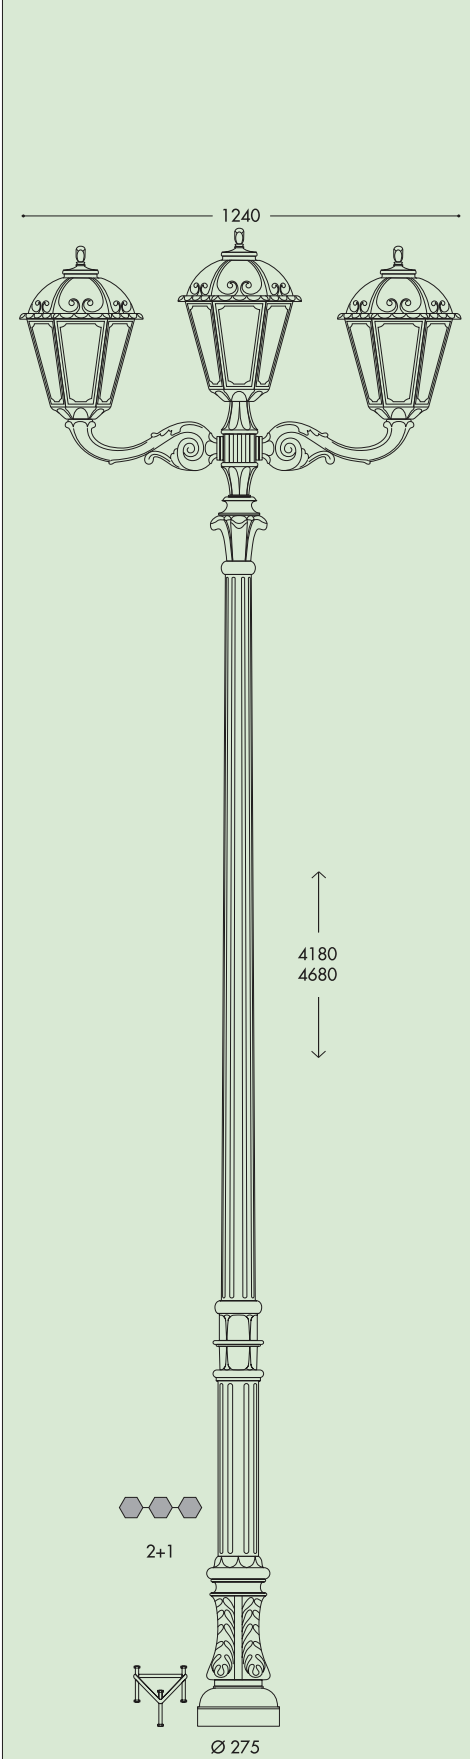

KARMEL 3500 ADAM/SILOE 2+1   **KARMEL 4000 ADAM/SILOE 2+1**

K35.234.M21   K35.237.M21

Pcs 1   Pcs 1
Kg 38,8   Kg 42,3
mc 0,404   mc 0,431