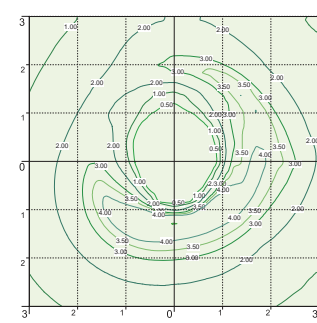

PHOTOMETRIC DATA SAMPLE

GLOBE 300 CLASSIC clear with Fumagalli Filament Led Lamp 6W.

POST height 2mt
6x6mt area: average 2,5 lux

The photometric data for all the versions are available upon request or on our website.