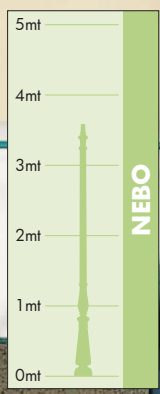

MIRRA/G300
G30.142

Pcs 2
Kg 8,6
mc 0,143

IAFET.R/G300
G30.162 resin

Pcs 2
Kg 7,3
mc 0,117

GLOBE 300 CLASSIC

MEDIUM SIZE

BULKHEAD
FLOODLIGHT
IN-GROUND
BRICKLIGHT
BOLLARDS
GARDEN
URBAN CLASSIC
URBAN MODERN
HIGH-BAY
POST
LAMPS