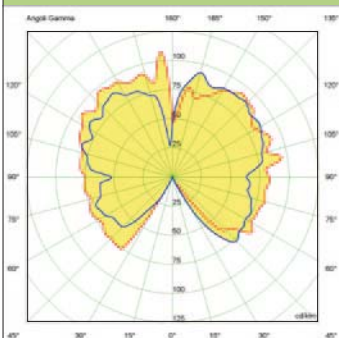

PHOTOMETRIC DATA SAMPLE

GLOBE 300 CLASSIC clear with Fumagalli Filament Led Lamp 6W.

POST height 2mt
6x6mt area: average 2,5 lux

The photometric data for all the versions are available upon request or on our website.