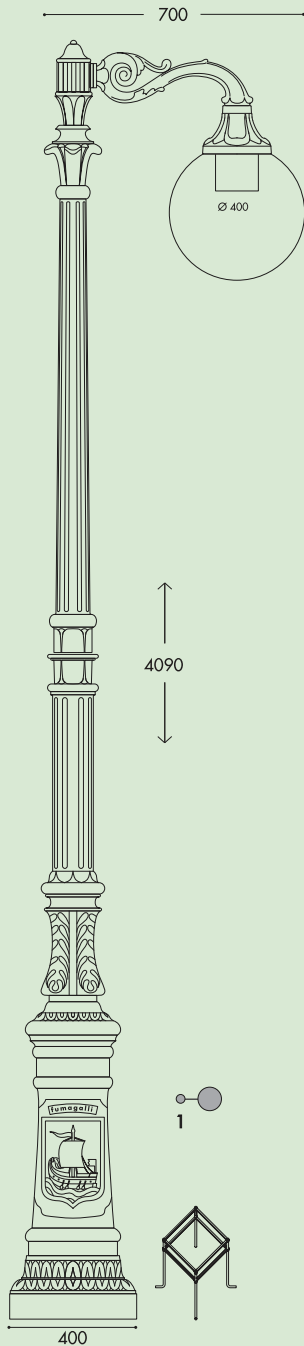

GIONA 4000 ADAM/G400 1L
G40.221.M10

Pcs 1
Kg 61,31
mc 0,897

GIONA 4000 ADAM/G400 3+1
G40.221.M31

Pcs 1
Kg 76,29
mc 1,32

GIONA 4000 ADAM/G400 2L
G40.221.M20

Pcs 1
Kg 66,78
mc 0,965

GIONA 4000 ADAM/G400 2+1
G40.221.M21

Pcs 1
Kg 70,85
mc 1,034

GIONA 4000 ADAM/G400 3L
G40.221.M30

Pcs 1
Kg 72,29
mc 1,064

BULKHEAD

FLOODLIGHT

IN-GROUND

BRICKLIGHT

BOLLARDS

GARDEN

URBAN CLASSIC

URBAN MODERN

HIGH-BAY

POST

LAMPS