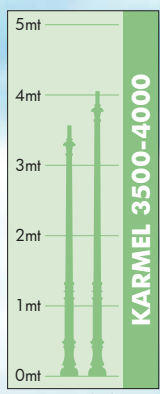

KARMEL 3500-4000/**GLOBE 400 CLASSIC**
LARGE SIZE

BULKHEAD
FLOODLIGHT
IN-GROUND
BRICKLIGHT
BOLLARDS
GARDEN
URBAN CLASSIC
URBAN MODERN
HIGH-BAY
POST
LAMPS

Pag.456

G40.234.M20