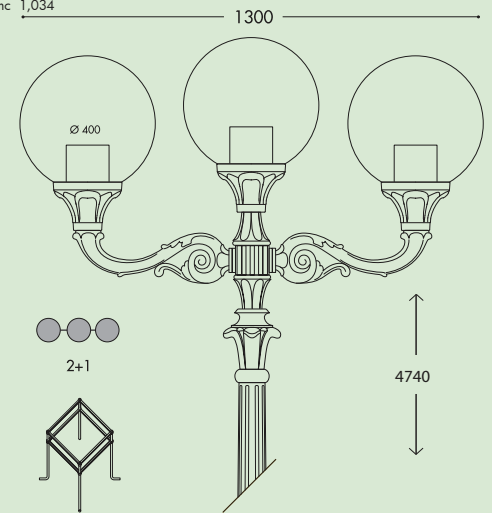

GIONA 4000 ADAM/G400 2+1
G40.221.M21

Pcs 1
Kg 70,85
mc 1,034