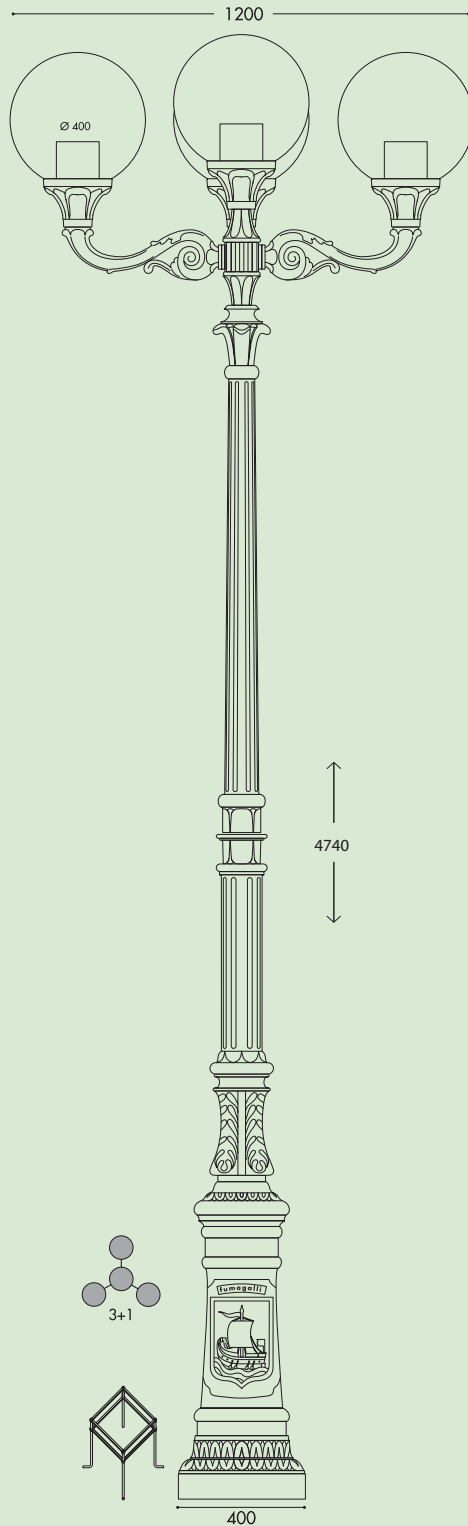

GIONA 4000 ADAM/G400 3+1
G40.221.M31

Pcs 1
Kg 76,29
mc 1,32