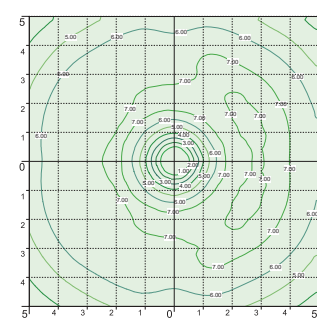

### PHOTOMETRIC DATA SAMPLE

**GLOBE 400 CLASSIC** clear SON 70W  
(with louvre).

POST height 3,5mt  
10 x 10mt area: average 6 lux

The photometric data for all the versions are available upon request or on our website.