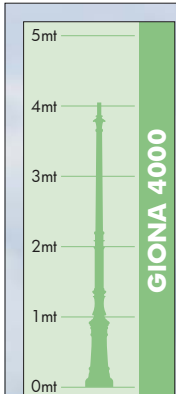

GIONA 4000/**GLOBE 400 CLASSIC**
LARGE SIZE

BULKHEAD
FLOODLIGHT
IN-GROUND
BRICKLIGHT
BOLLARDS
GARDEN
URBAN CLASSIC
URBAN MODERN
HIGH-BAY
POST
LAMPS