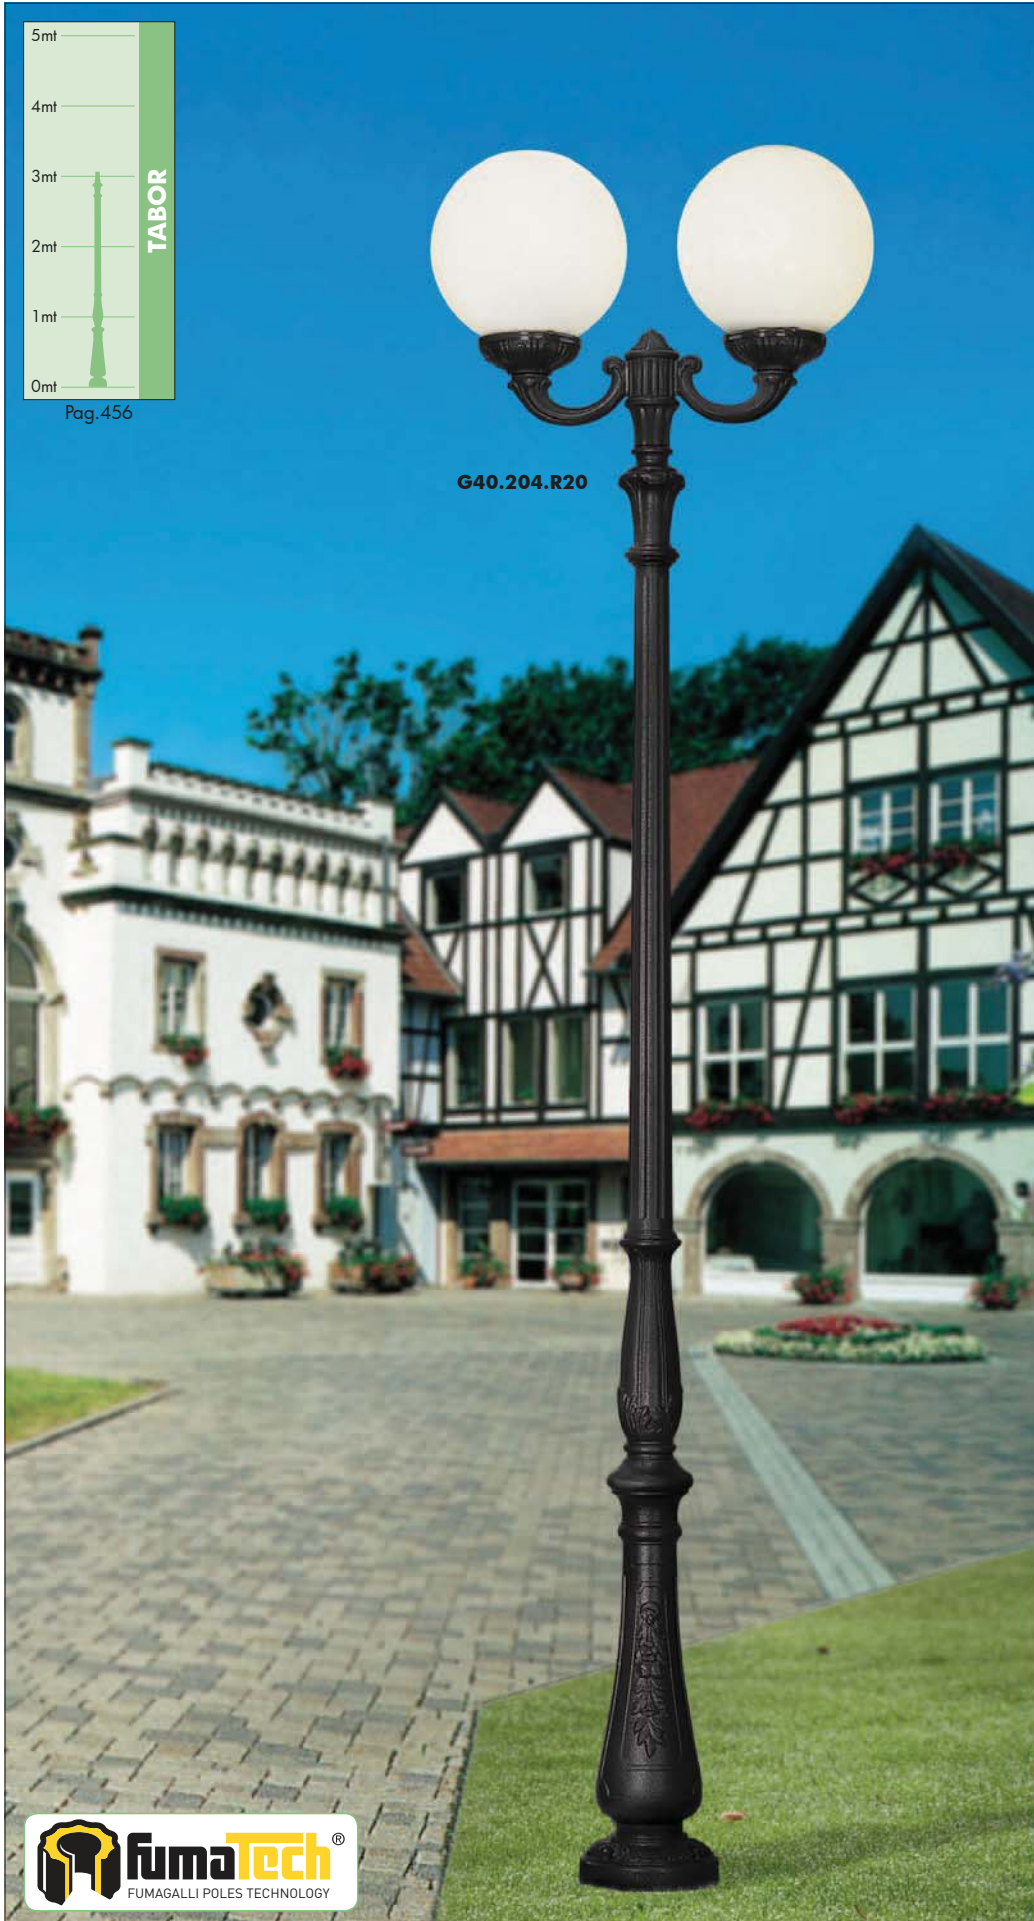

TABOR/GLOBE 400 CLASSIC
LARGE SIZE

BULKHEAD
FLOODLIGHT
IN-GROUND
BRICKLIGHT
BOLLARDS
GARDEN
URBAN CLASSIC
URBAN MODERN
HIGH-BAY
POST
LAMPS

MADE IN ITALY