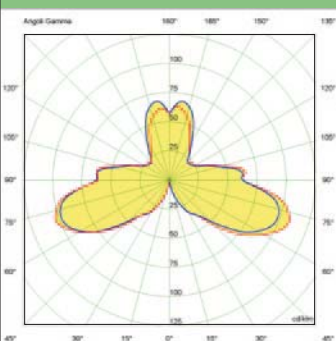

### PHOTOMETRIC DATA SAMPLE

**GLOBE 400 CLASSIC** clear SON 70W  
(with louvre).

POST height 3,5mt  
10 x 10mt area: average 6 lux

The photometric data for all the versions are available upon request or on our website.